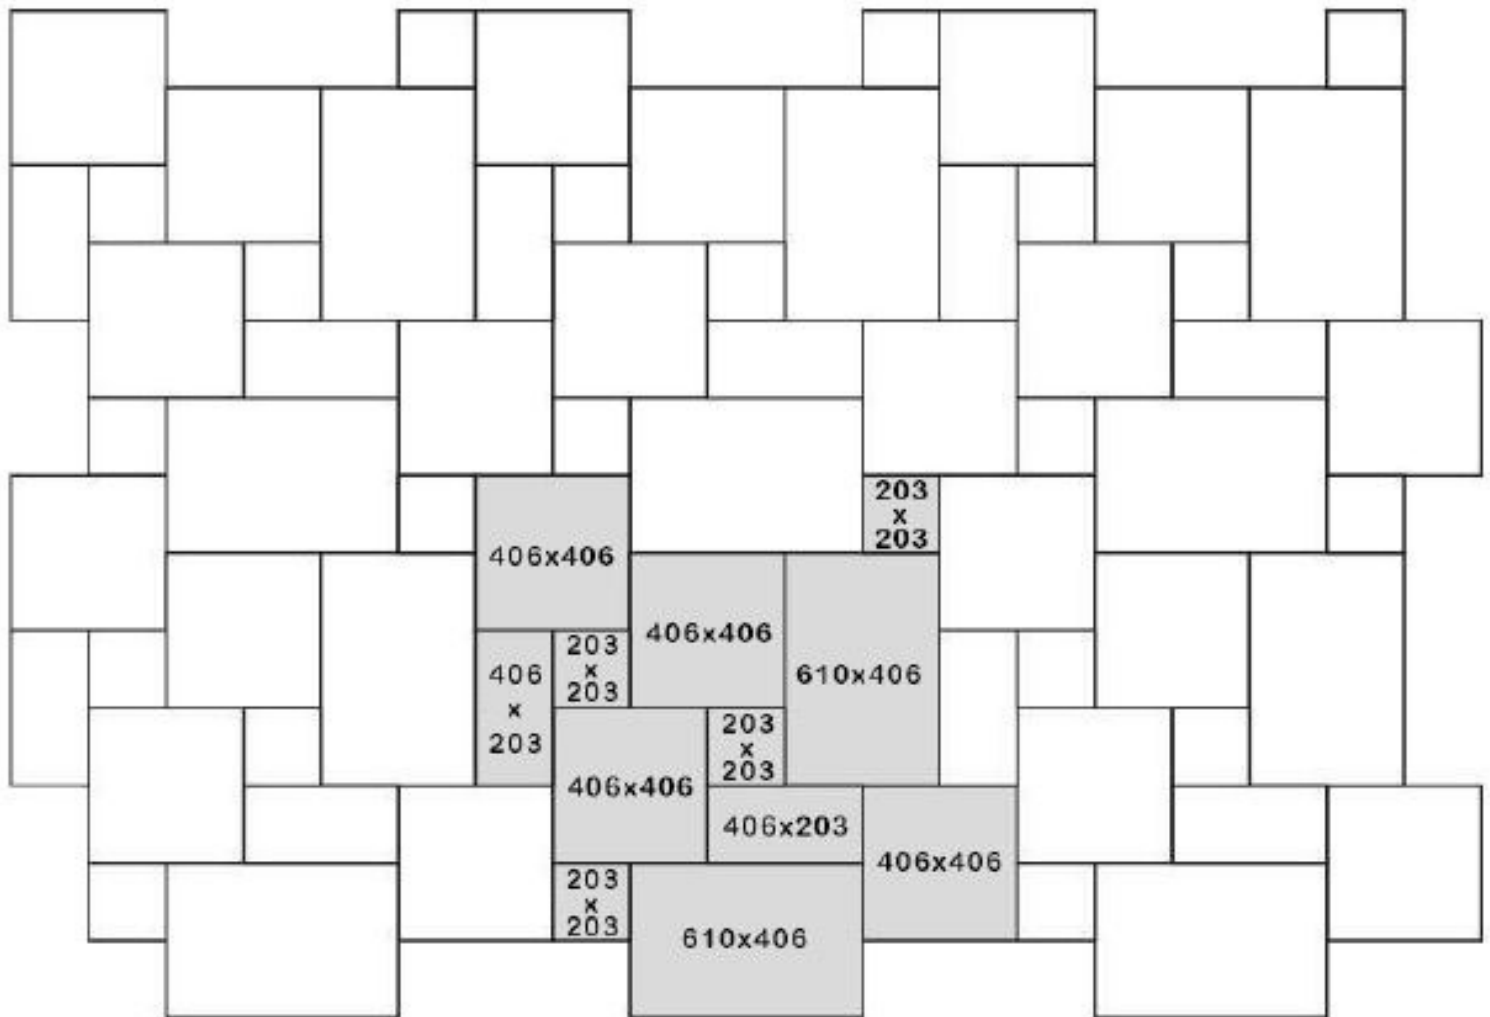

# HOW TO LAY

## FRENCH PATTERN TRAVERTINE

### ONE PACK CONTAINS

.75M2

X1 610X406  
X1 406X203  
X2 406X406  
X2 203X203

### ONE WHOLE PATTERN IS

1.5 M2

X2 610X406  
X2 406X203  
X4 406X406  
X4 203X203

Sold per pack. Layout to be used only as a guide. For further assistance, visit or contact the showroom and speak to one of our trained staff.